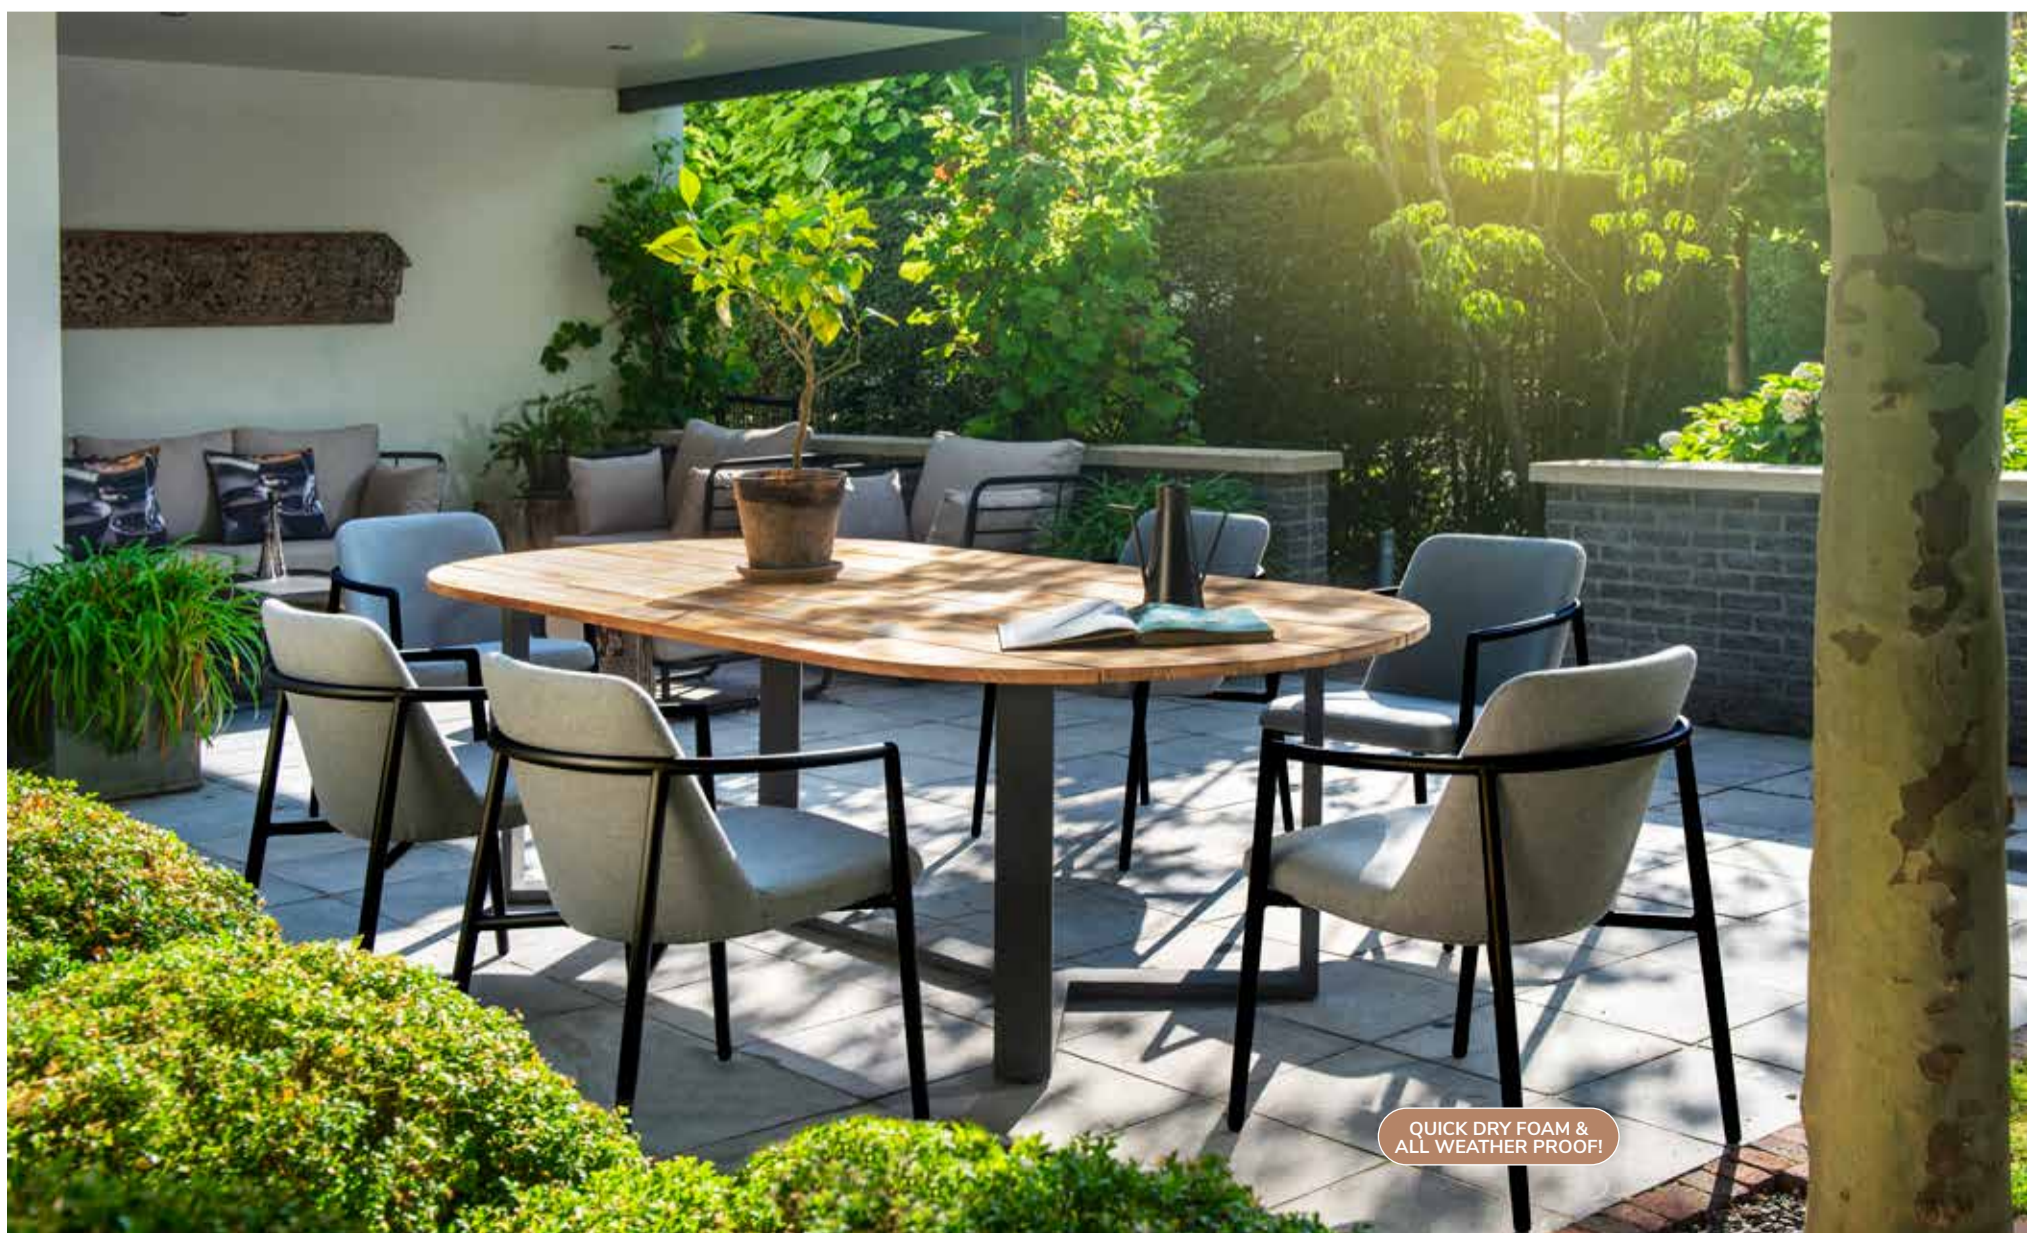

QUICK DRY FOAM &
ALL WEATHER PROOF!

QUICK DRY FOAM &
ALL WEATHER PROOF!

YOUKOU

Lounge chair alu black/heather beige,
alu black/almond green **€ 749**
afmeting (hxbxd): 88x65,5x88 cm

KAIHOU

Dining table 260x122 cm oval alu black/teak top **€ 2599**
Youkou dining chair alu black/mixed grey **€ 369**
afmeting (hxbxd): 81,5x62x66 cm

QUICK DRY FOAM &
ALL WEATHER PROOF!

KI

Lounge set alu dark grey/akarui, 2x lounge chair afmeting: 62x83x90 cm,
 1x sofa 3 seater afmeting: 62x185x90 cm,
 1x coffee table 125x65 cm alu top € 2499

YUWAA

Face to face sofa set alu dark grey/mixed grey:
 1x chaise longue xl + corner, 1x chaise longue xl
 1x coffee table 130x75 cm teak top € 4199