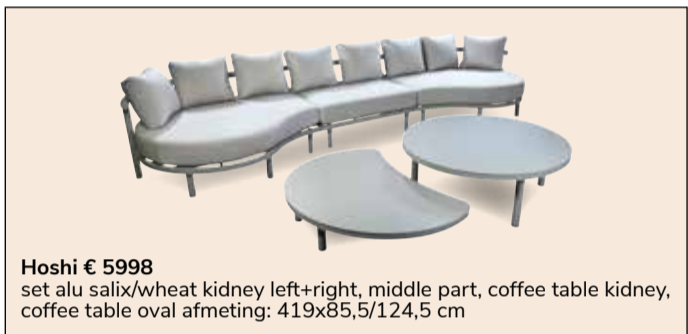

Hoshi € 5998
set alu salix/wheat kidney left, chaise longue left, middle, coffee table kidney, coffee table oval afmeting: 350x179,5 cm

Hoshi € 5998
set alu salix/wheat kidney left+right, middle part, coffee table kidney, coffee table oval afmeting: 419x85,5/124,5 cm