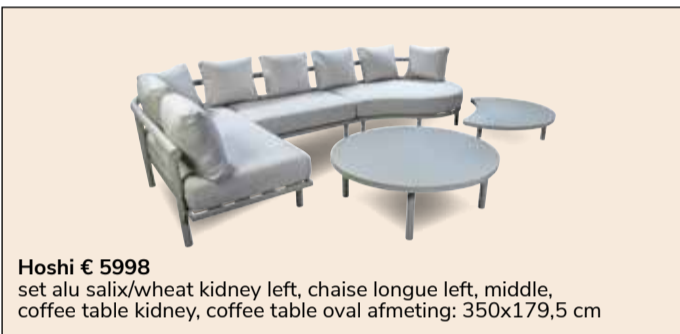

Hoshi € 5998
set alu salix/wheat kidney left+right, middle part, coffee table kidney, coffee table oval afmeting: 419x85,5/124,5 cm

Hoshi € 5998
set alu salix/wheat kidney right, chaise longue right, middle, coffee table kidney, coffee table oval afmeting: 350x179,5 cm

Hoshi € 5998
set alu salix/wheat kidney left, chaise longue left, middle, coffee table kidney, coffee table oval afmeting: 350x179,5 cm