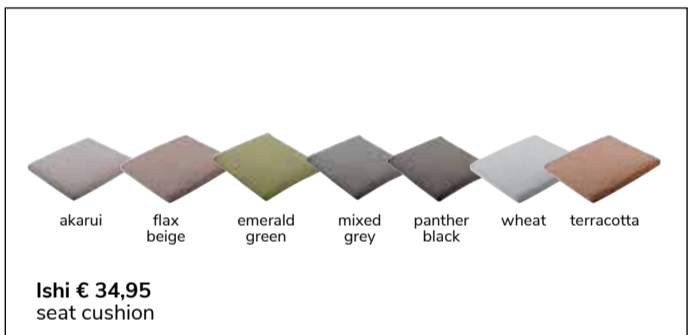

Ishi € 599
stackable lounge alu black, rope black afmeting: 32,5x78x195 cm

akarui flax beige emerald green mixed grey panther black wheat terracotta

Ishi € 34,95
seat cushion