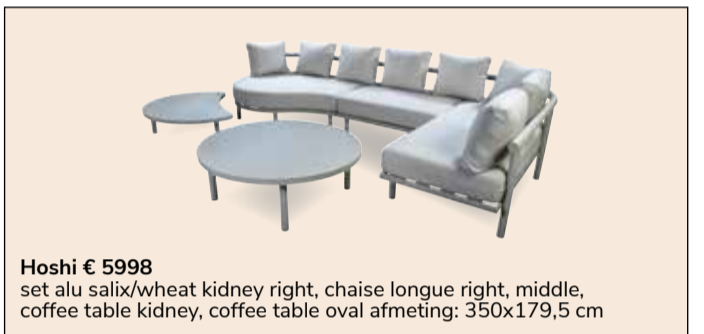

Hoshi € 5998
set alu salix/wheat kidney right, chaise longue right, middle, coffee table kidney, coffee table oval afmeting: 350x179,5 cm