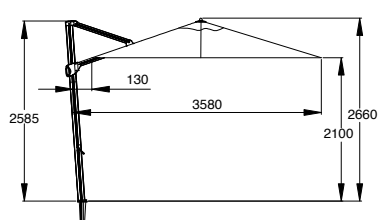

VINCE

description	code	size	colours	ribs	price
Cover: Spuncrylic with vent.	M7145	Ø 350	taupe/dark grey	8	€ 1.799,-
Frame: anthracite aluminium.	M7146	300x300	taupe/dark grey	8	€ 1.799,-

The Vince side post parasol has a crank system and will be delivered exclusive base. The parasol has a tilt system and can be rotated 360° around the base. With a single movement the parasol retracts aside the vertical pole avoiding to have to move the furniture underneath.

colours Spuncrylic

-416

-419