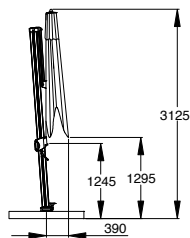

VINCE

description	code	size	colours	ribs	price
Cover: Spuncrylic with vent.	M7145	Ø 350	taupe/dark grey	8	€ 1.799,-
Frame: anthracite aluminium.	M7146	300x300	taupe/dark grey	8	€ 1.799,-

The Vince side post parasol has a crank system and will be delivered exclusive base. The parasol has a tilt system and can be rotated 360° around the base. With a single movement the parasol retracts aside the vertical pole avoiding to have to move the furniture underneath.

VINCE on ground anchor

colours Spuncrylic

-416

-419