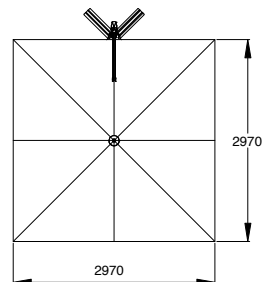

VINCE with concrete base on wheels (article 3575, page 41)

VINCE

description	code	size	colours	ribs	price
Cover: Spuncrylic with vent.	M7145	Ø 350	taupe/dark grey	8	€ 1.799,-
Frame: anthracite aluminium.	M7146	300x300	taupe/dark grey	8	€ 1.799,-

The Vince side post parasol has a crank system and will be delivered exclusive base. The parasol has a tilt system and can be rotated 360° around the base. With a single movement the parasol retracts aside the vertical pole avoiding to have to move the furniture underneath.