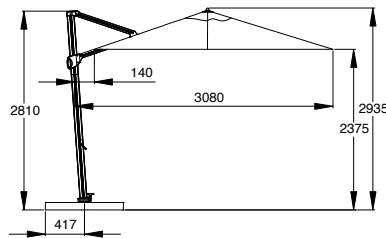

VINCE on ground anchor