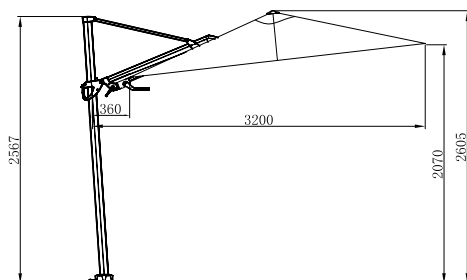

LOGAN on ground anchor (article M8031, page 41)

colour Olefin

-871