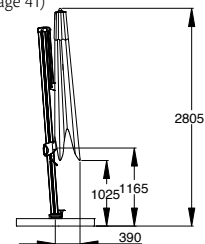

VINCE

description	code	size	colours	ribs	price
Cover: Spuncrylic with vent.	M7145	Ø 350	taupe/dark grey	8	€ 1.799,-
Frame: anthracite aluminium.	M7146	300x300	taupe/dark grey	8	€ 1.799,-

The Vince side post parasol has a crank system and will be delivered exclusive base. The parasol has a tilt system and can be rotated 360° around the base. With a single movement the parasol retracts aside the vertical pole avoiding to have to move the furniture underneath.

VINCE on ground anchor

colours Spuncrylic

-416

-419