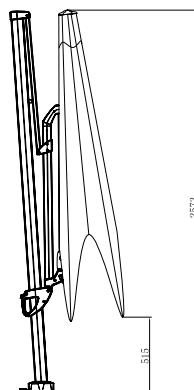

colour Olefin

-871