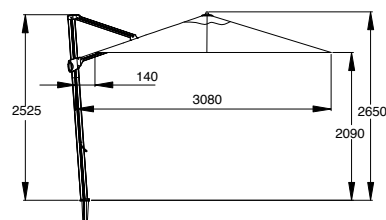

VINCE

description	code	size	colours	ribs	price
Cover: Spuncrylic with vent.	M7145	Ø 350	taupe/dark grey	8	€ 1.799,-
Frame: anthracite aluminium.	M7146	300x300	taupe/dark grey	8	€ 1.799,-

The Vince side post parasol has a crank system and will be delivered exclusive base. The parasol has a tilt system and can be rotated 360° around the base. With a single movement the parasol retracts aside the vertical pole avoiding to have to move the furniture underneath.

colours Spuncrylic

-416

-419