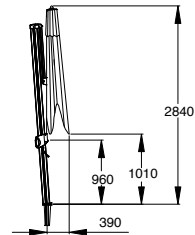

VINCE

description	code	size	colours	ribs	price
Cover: Spuncrylic with vent.	M7145	Ø 350	taupe/dark grey	8	€ 1.799,-
Frame: anthracite aluminium.	M7146	300x300	taupe/dark grey	8	€ 1.799,-

The Vince side post parasol has a crank system and will be delivered exclusive base. The parasol has a tilt system and can be rotated 360° around the base. With a single movement the parasol retracts aside the vertical pole avoiding to have to move the furniture underneath.

colours Spuncrylic

-416

-419