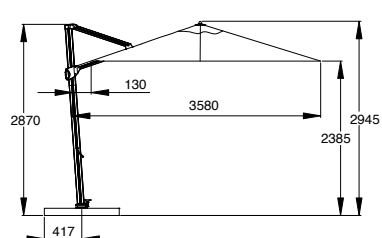

VINCE on ground anchor