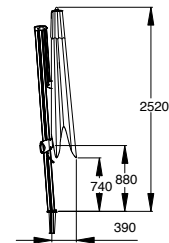

VINCE

description	code	size	colours	ribs	price
Cover: Spuncrylic with vent.	M7145	Ø 350	taupe/dark grey	8	€ 1.799,-
Frame: anthracite aluminium.	M7146	300x300	taupe/dark grey	8	€ 1.799,-

The Vince side post parasol has a crank system and will be delivered exclusive base. The parasol has a tilt system and can be rotated 360° around the base. With a single movement the parasol retracts aside the vertical pole avoiding to have to move the furniture underneath.

colours Spuncrylic

-416

-419