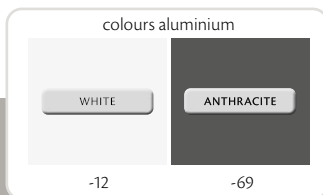

* seat height without cushion.